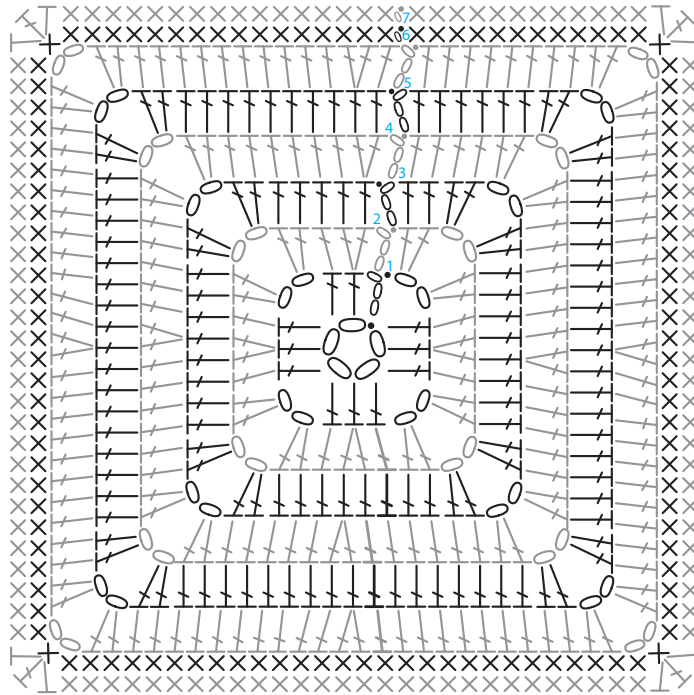

Spirit of Flora

Plain Square Motif

SYMBOL KEY

- o chain (ch)
- slip stitch (ss)
- X single crochet (sc)
- T half double crochet (hdc)
- F double crochet (dc)