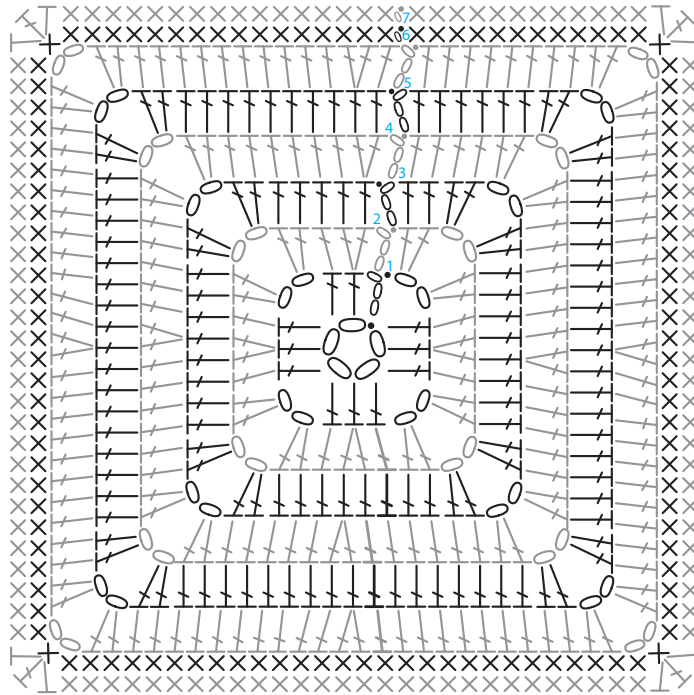

Spirit of Flora

Plain Square Motif

SYMBOL KEY

- chain (ch)
- slip stitch (ss)
- X double crochet (dc)
- T half treble crochet (htr)
- F treble crochet (tr)