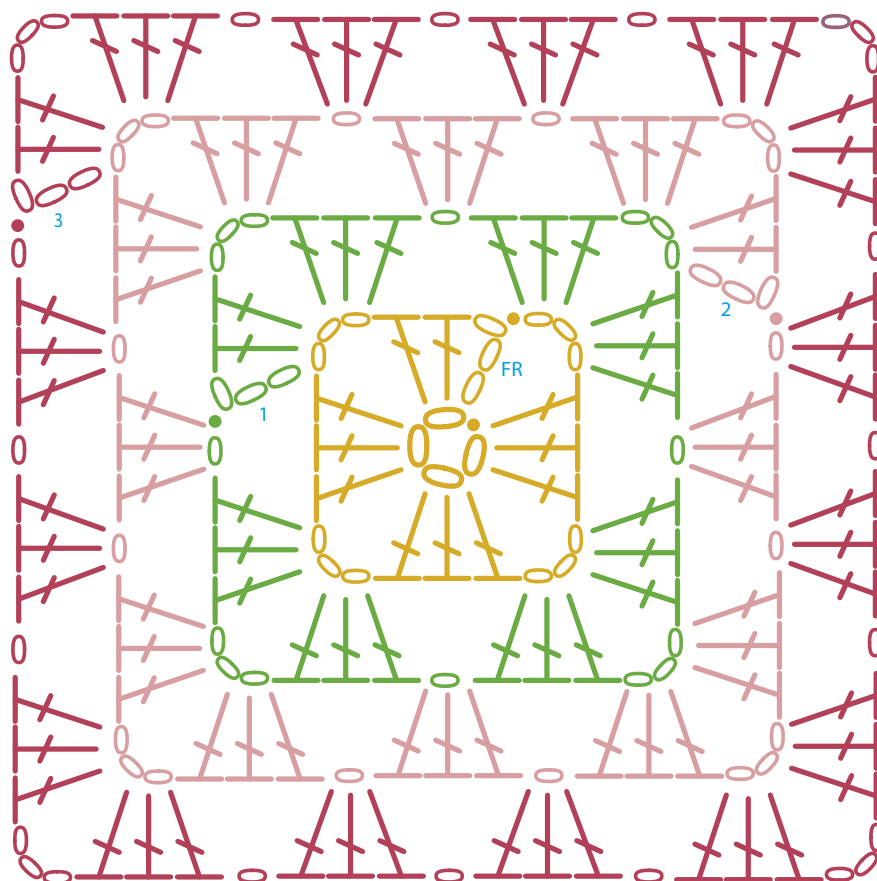

# Traditional Granny Square

- |                          |                         |
|--------------------------|-------------------------|
| ○ chain (ch)             | ■ Foundation Round (FR) |
| • slip stitch (ss)       | ■ Round 1               |
| T UK treble crochet (tr) | ■ Round 2               |
| US double crochet (dc)   | ■ Round 3               |